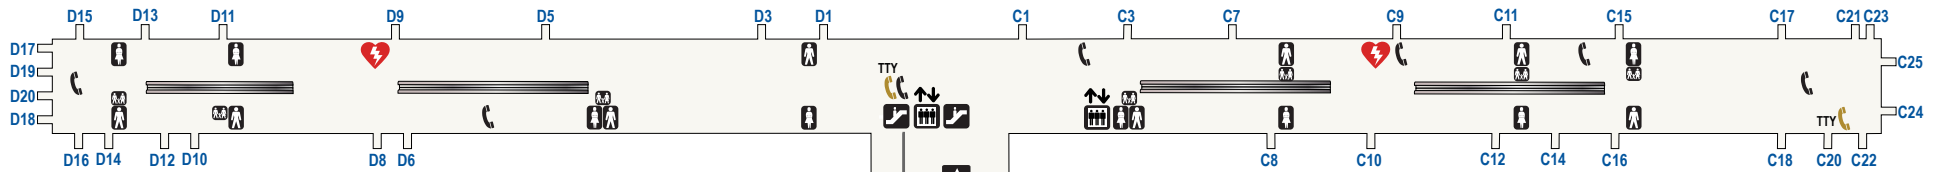

Terminal 2

Symbols Legend

- Automated External Defibrillator
- Courtesy Phones
- Elevators
- Escalators
- Information
- Pay Phones
- Reservations (Hotel/Rental Car)
- Restrooms - Female
- Restrooms - Male
- Restrooms - Family
- Security Checkpoint
- Service Animal Relief Area
- Smoking Area
- Taxi Dispatch