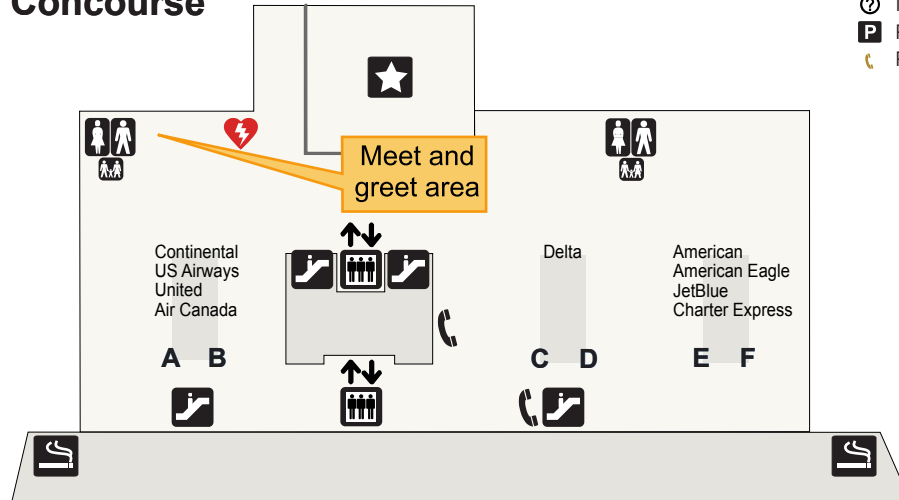

Terminal 1

Lower Level

Terminal 2

Concourse

Symbols Legend

- | | | | |
|--|----------------------------------|--|---------------------------------|
| | Automated External Defibrillator | | Reservations (Hotel/Rental Car) |
| | Courtesy Phones | | Restrooms |
| | Elevators | | Security Checkpoint |
| | Escalators | | Service Animal Relief Area |
| | Information | | Skycap |
| | Parking | | Smoking Area |
| | Pay Phones | | Taxi Dispatch |