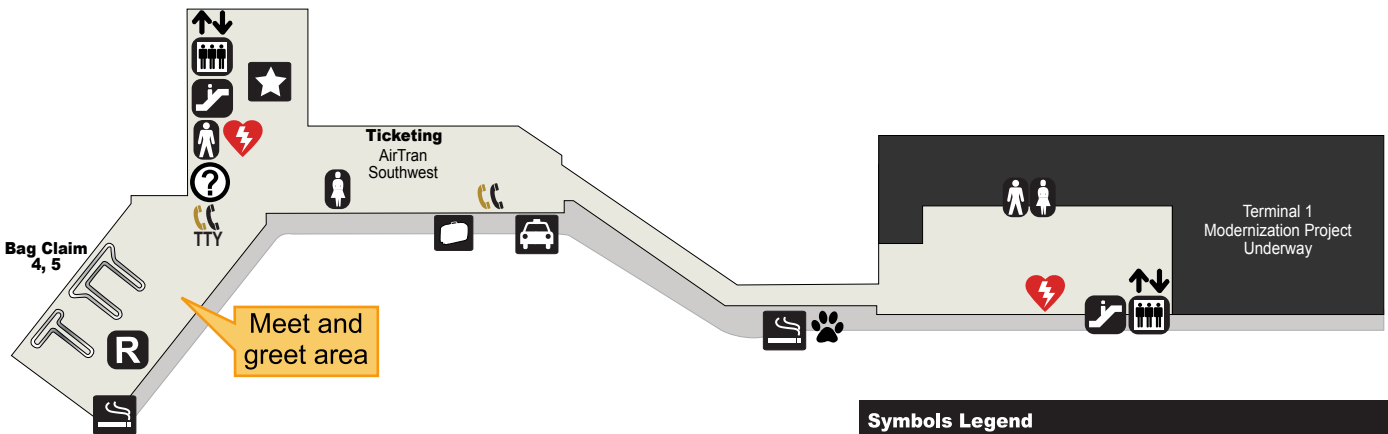

Terminal 1

Lower Level

Terminal 2

Concourse

Symbols Legend

- | | | | |
|--|----------------------------------|--|---------------------------------|
| | Automated External Defibrillator | | Reservations (Hotel/Rental Car) |
| | Courtesy Phones | | Restrooms |
| | Elevators | | Security Checkpoint |
| | Escalators | | Service Animal Relief Area |
| | Information | | Skycap |
| | Parking | | Smoking Area |
| | Pay Phones | | Taxi Dispatch |